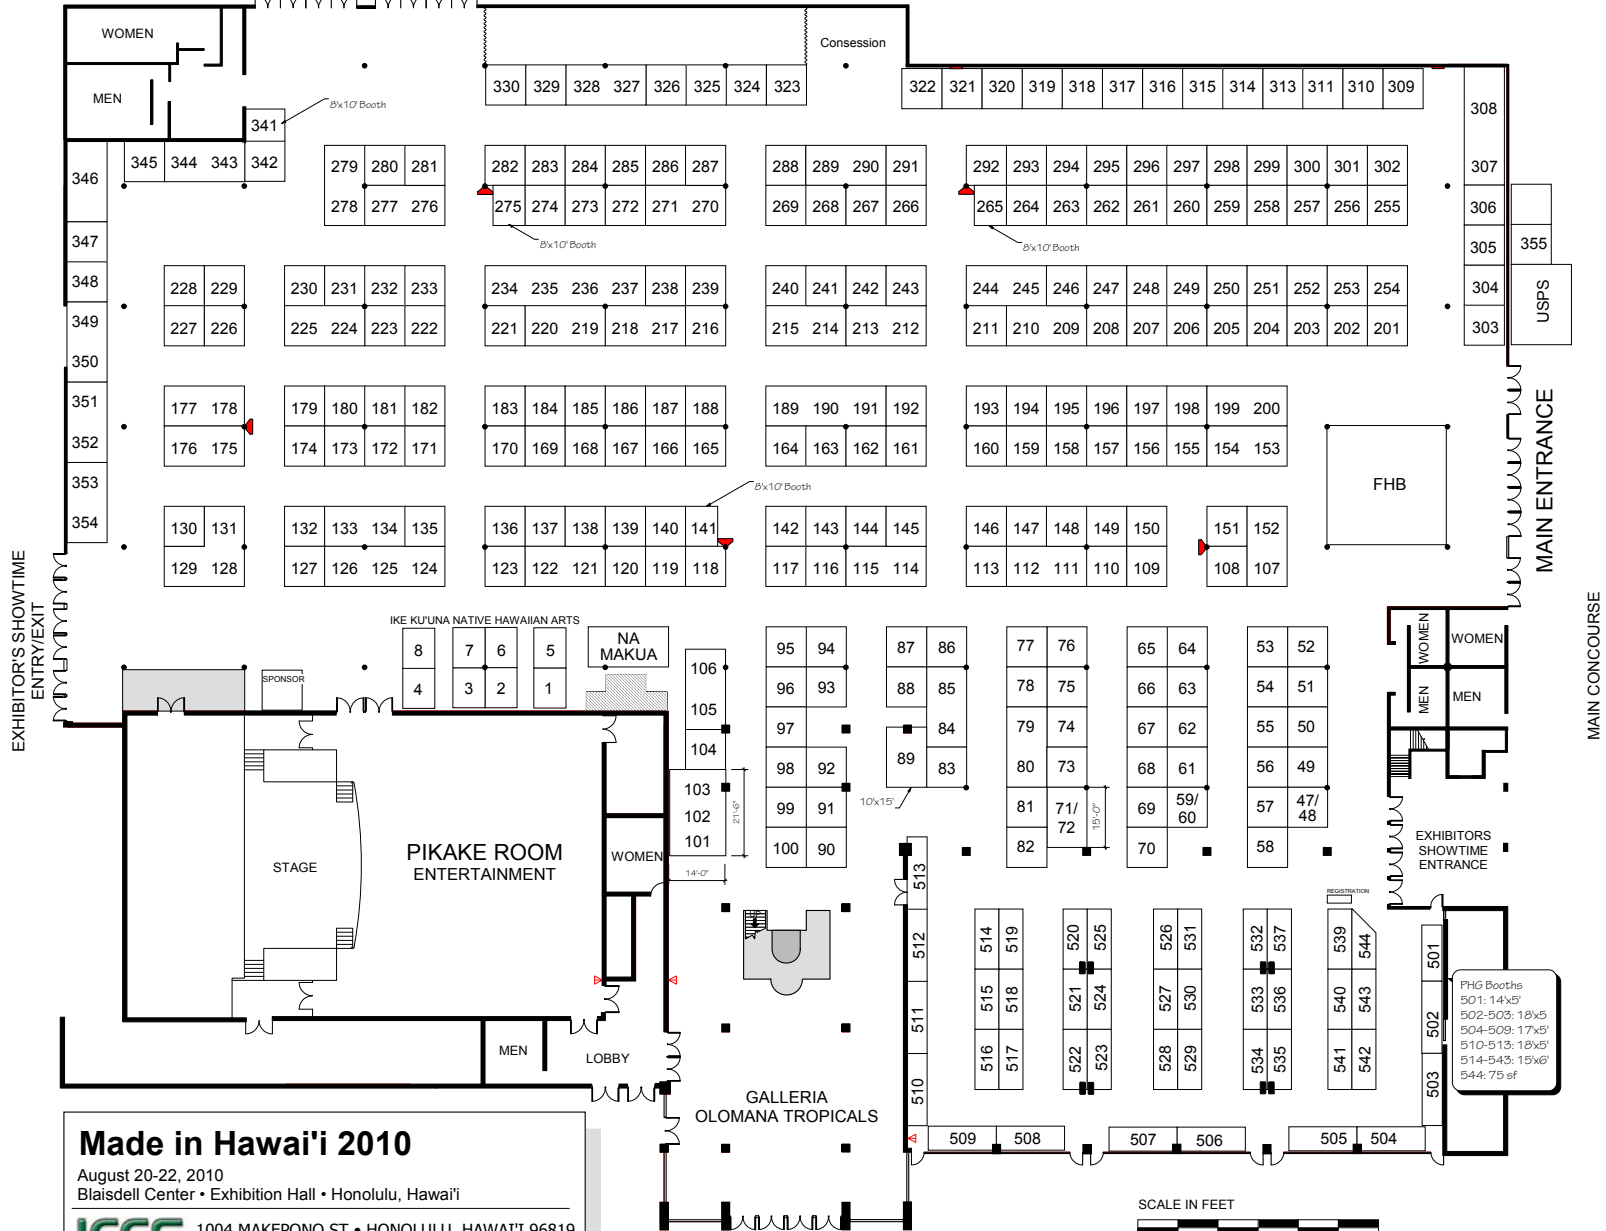

RE-ENTRY/EXIT

Made in Hawai'i 2010
 August 20-22, 2010
 Blaisdell Center • Exhibition Hall • Honolulu, Hawai'i

ICES 1004 MAKEPONO ST. • HONOLULU, HAWAII 96819
 PH: 808.832.2442 • FAX: 808.832.2431

Drawn by: K. Alagan • 7/28/2010 v6

FHG Booths
 501: 14x5'
 502-503: 18x5'
 504-509: 17x5'
 510-513: 18x5'
 514-543: 15x6'
 544: 75 sf